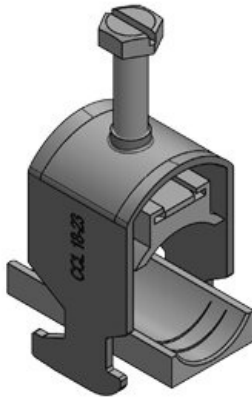

# CCL Cable clamps / cable clips

for C section rails C30

The cable clamps are characterised by a high clamping range and great flexibility. Ideally suited for strain relief on the C section rail C30 with opening dimensions 16 - 17 mm. It offers flexible clamping ranges from 6 mm to 64 mm. The counter tray is secured by a locking mechanism and cannot slip out of the cable clamp.

## Product types & sizes

CCL 6-13

Part No.	<b>32000</b>	Clamping	<b>1 x 6 - 13</b>
EAN	<b>4251269323</b>	range	<b>mm</b>
	<b>577</b>		
Package quantity	<b>25</b>		
Length	<b>24 mm</b>		
Width	<b>19 mm</b>		
Height	<b>31 mm</b>		
Mounting height	<b>51 mm</b>		

**CCL 12-19**

Part No.	<b>32001</b>	Clamping	<b>1 x 12 - 19</b>
EAN	<b>4251269323</b>	range	<b>mm</b>
	<b>584</b>		
Package quantity	<b>25</b>		
Length	<b>24 mm</b>		
Width	<b>22 mm</b>		
Height	<b>36 mm</b>		
Mounting height	<b>56,7 mm</b>		

**CCL 18-23**

Part No.	<b>32002</b>	Clamping	<b>1 x 18 - 23</b>
EAN	<b>4251269323</b>	range	<b>mm</b>
	<b>591</b>		
Package quantity	<b>25</b>		
Length	<b>24 mm</b>		
Width	<b>26 mm</b>		
Height	<b>38 mm</b>		
Mounting height	<b>62 mm</b>		