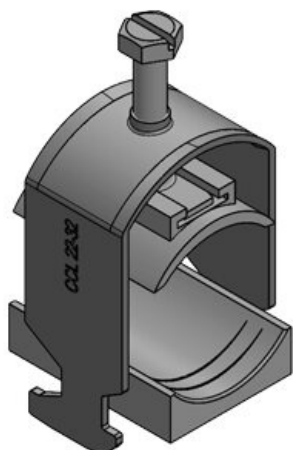

# CCL Cable clamps / cable clips

for C section rails C30

The cable clamps are characterised by a high clamping range and great flexibility. Ideally suited for strain relief on the C section rail C30 with opening dimensions 16 - 17 mm. It offers flexible clamping ranges from 6 mm to 64 mm. The counter tray is secured by a locking mechanism and cannot slip out of the cable clamp.

**CCL 12-19**

Part No.	<b>32001</b>	Clamping	<b>1 x 12 - 19</b>
EAN	<b>4251269323</b>	range	<b>mm</b>
	<b>584</b>		
Package quantity	<b>25</b>		
Length	<b>24 mm</b>		
Width	<b>22 mm</b>		
Height	<b>36 mm</b>		
Mounting height	<b>56,7 mm</b>		

**CCL 18-23**

Part No.	<b>32002</b>	Clamping	<b>1 x 18 - 23</b>
EAN	<b>4251269323</b>	range	<b>mm</b>
	<b>591</b>		
Package quantity	<b>25</b>		
Length	<b>24 mm</b>		
Width	<b>26 mm</b>		
Height	<b>38 mm</b>		
Mounting height	<b>62 mm</b>		

CCL 22-32

Part No.	<b>32003</b>	Clamping	<b>1 x 22 - 32</b>
EAN	<b>4251269323</b>	range	<b>mm</b>
	<b>607</b>		
Package quantity	<b>25</b>		
Length	<b>24 mm</b>		
Width	<b>38 mm</b>		
Height	<b>52 mm</b>		
Mounting height	<b>72 mm</b>		