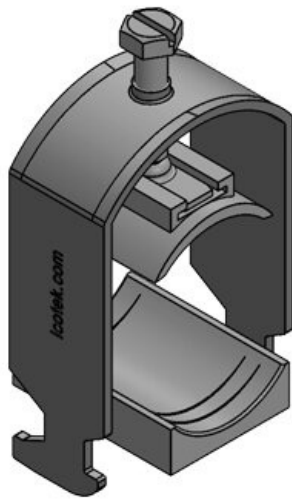

# CCL Cable clamps / cable clips

for C section rails C30

The cable clamps are characterised by a high clamping range and great flexibility. Ideally suited for strain relief on the C section rail C30 with opening dimensions 16 - 17 mm. It offers flexible clamping ranges from 6 mm to 64 mm. The counter tray is secured by a locking mechanism and cannot slip out of the cable clamp.

**CCL 18-23**

Part No.	<b>32002</b>	Clamping	<b>1 x 18 - 23</b>
EAN	<b>4251269323</b>	range	<b>mm</b>
	<b>591</b>		
Package quantity	<b>25</b>		
Length	<b>24 mm</b>		
Width	<b>26 mm</b>		
Height	<b>38 mm</b>		
Mounting height	<b>62 mm</b>		

CCL 22-32

Part No.	<b>32003</b>	Clamping	<b>1 x 22 - 32</b>
EAN	<b>4251269323</b>	range	<b>mm</b>
	<b>607</b>		
Package quantity	<b>25</b>		
Length	<b>24 mm</b>		
Width	<b>38 mm</b>		
Height	<b>52 mm</b>		
Mounting height	<b>72 mm</b>		

CCL 30-38

Part No.	<b>32004</b>	Clamping	<b>1 x 30 - 38</b>
EAN	<b>4251269323</b>	range	<b>mm</b>
	<b>614</b>		
Package quantity	<b>25</b>		
Length	<b>24 mm</b>		
Width	<b>44 mm</b>		
Height	<b>62 mm</b>		
Mounting height	<b>78 mm</b>		