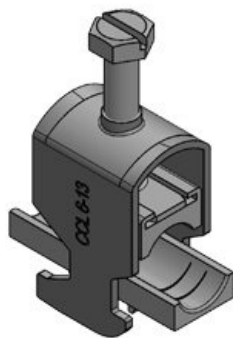

# CCL Cable clamps / cable clips

for C section rails C30

The cable clamps are characterised by a high clamping range and great flexibility. Ideally suited for strain relief on the C section rail C30 with opening dimensions 16 - 17 mm. It offers flexible clamping ranges from 6 mm to 64 mm. The counter tray is secured by a locking mechanism and cannot slip out of the cable clamp.

**Also available:** sets consisting of [EMC shield clamp LFC](#) and matching [CCL cable clip](#).

RoHS  
compliant

REACH  
COMPLIANCE

## Advantages & benefits

- Quick and easy assembly
- For mounting on all common C30 rails with 16 - 17 mm opening dimensions

## Product types & sizes

CCL 6-13

Part No.	<b>32000</b>	Clamping	<b>1 x 6 - 13</b>
EAN	<b>4251269323</b>	range	<b>mm</b>
	<b>577</b>		
Package quantity	<b>25</b>		
Length	<b>24 mm</b>		
Width	<b>19 mm</b>		
Height	<b>31 mm</b>		
Mounting height	<b>51 mm</b>		